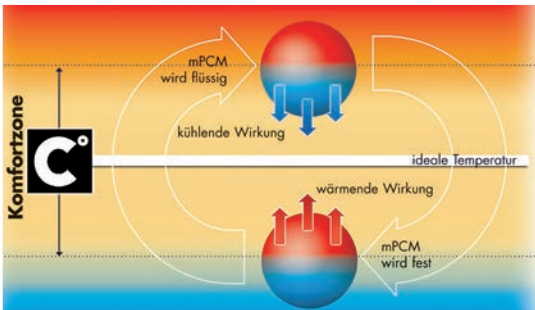

DER GANZJAHRES-SCHLAFSACK

MIT TEMPERATURREGULIERUNG

Ein gesunder und langer Schlaf ist für Dein Baby ganz besonders wichtig. Denn nachts verarbeitet es die Erlebnisse des Tages, Körper und Geist brauchen Ruhe um zu reifen. Damit Dein Kind im Schlafsack sicher und geborgen schlummert, wacht Bubou über seine optimale Schlaftemperatur. So kann Dein Baby ganz entspannt schlafen – genau wie Du.

Unser temperaturregulierender Ganzjahresschlafsack Bubou trägt dazu bei, dass Dein Nachwuchs ruhiger und entspannter schläft. Denn sein **Comfortemp®-Prinzip** sorgt dafür, dass Dein Baby während der verschiedenen Schlafphasen immer in seiner **individuellen Komfortzone** bleibt.

Und so funktioniert's: Bubou besteht aus einem Spezialvlies mit eingebetteten Mikrokapseln, die die Temperatur ausgleichen – und übrigens sogar in der Weltraumforschung eingesetzt werden! Wenn die Schlaftemperatur Deines Kindes über den Idealwert steigt, nehmen diese die Körperwärme auf und speichern sie. Sinkt seine Körpertemperatur, wird die Wärme wieder abgegeben. So hält Bubou selbst in kühlen Nächten schön warm, ohne zu überhitzen – und **verringert damit auch ein Hauptrisiko des plötzlichen Kindstodes!**