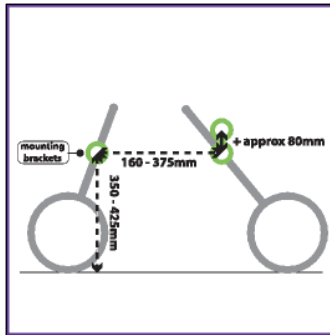

The Buggypod can be attached to most buggies and pushchairs including twin buggies and 3 wheelers.
The strap of the mounting brackets can be tightened around most buggy and pushchair frames.
The frames can be oval, square, round, thick or thin.
Size 51 brackets fit frames up to 4 cm diameter. Size 70 brackets fit frames more than 4 cm diameter
The Buggypod is supplied with a set of size 51 brackets included. Size 70 brackets are available to purchase separately.
To assess whether the Buggypod will fit your pushchair, you should check that there are exposed fixture points on two major frame bars on the right hand side of your pushchair.
The rear fixture point needs to be approximately 35-43 cm from the floor. The front fixture point can be level with the rear fixture point or up to approx. 8 cm higher.
Both fixture points need to be between 16 - 37.5 cm apart.

You cannot fit a bracket around two parallel telescopic bars, as the bars may slide alongside each other or split apart when folding pushchair (e.g. Bebeconf).
You can fit the bracket on one telescopic bar if there is a gap of minimum 2 mm between the bars (e.g. Mamas and Papas Pliko).

Check that the mounting brackets, once fitted, do not interfere with the braking system or folding mechanism of the host pushchair.

Check that the bar to which you are fitting the bracket is vertical (looking from the rear or front), so that the bracket and Buggypod will sit vertically too.

The front bracket can be fitted slightly higher than the rear bracket if it helps achieve a good connection.
The Buggypod seat will then tilt back gently (as with many pushchairs) and you may in any case prefer that.

You may find it helpful to look at the images of the Buggypod attached to a number of pushchair models in the Support pages at www.buggypod.com.
If you are still unsure about whether the Buggypod will fit your pushchair, you can call our Helpline on 0870 850 3463 (M-F, 09:30-17:00) or email us at support@revelo.co.uk and we shall endeavour to help you. .
Your local retailer may also be able to advise on fitting.